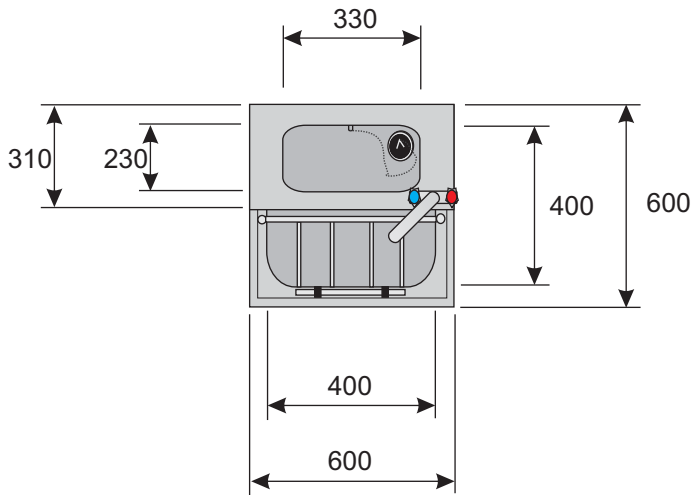

J1000 - Janitorial Unit

Manufactured from 1mm thick grade 304, satin polished stainless steel, supplied with legs, hinged bucket grating, combined waste and overflow assemblies and monobloc sink mixer.

Optional Extras

- B0006** Stainless steel bucket (12 litres)
- B00006L** Stainless steel bucket lid