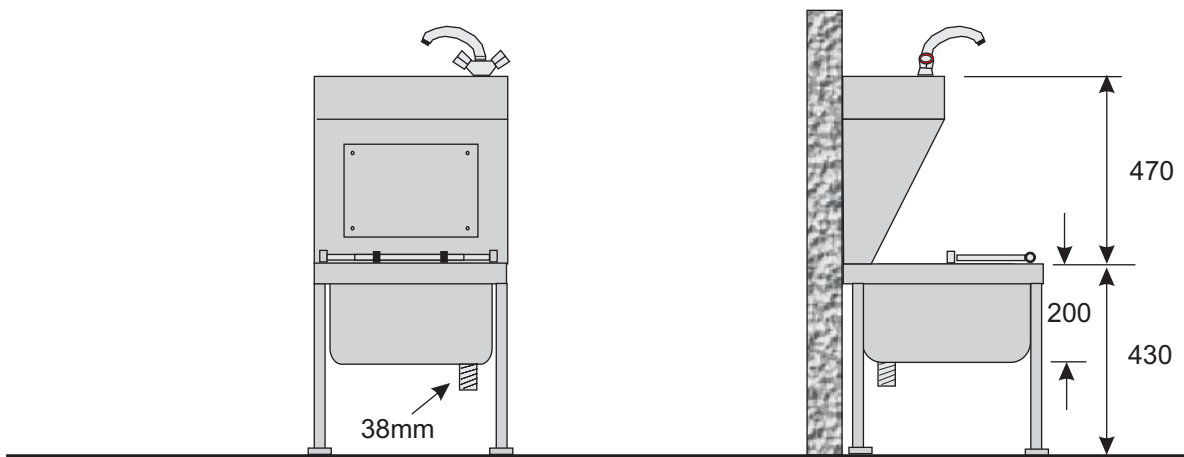

J1000 - Janitorial Unit

Manufactured from 1mm thick grade 304, satin polished stainless steel, supplied with legs, hinged bucket grating, combined waste and overflow assemblies and monobloc sink mixer.

Optional Extras

- B0006** Stainless steel bucket (12 litres)
- B00006L** Stainless steel bucket lid